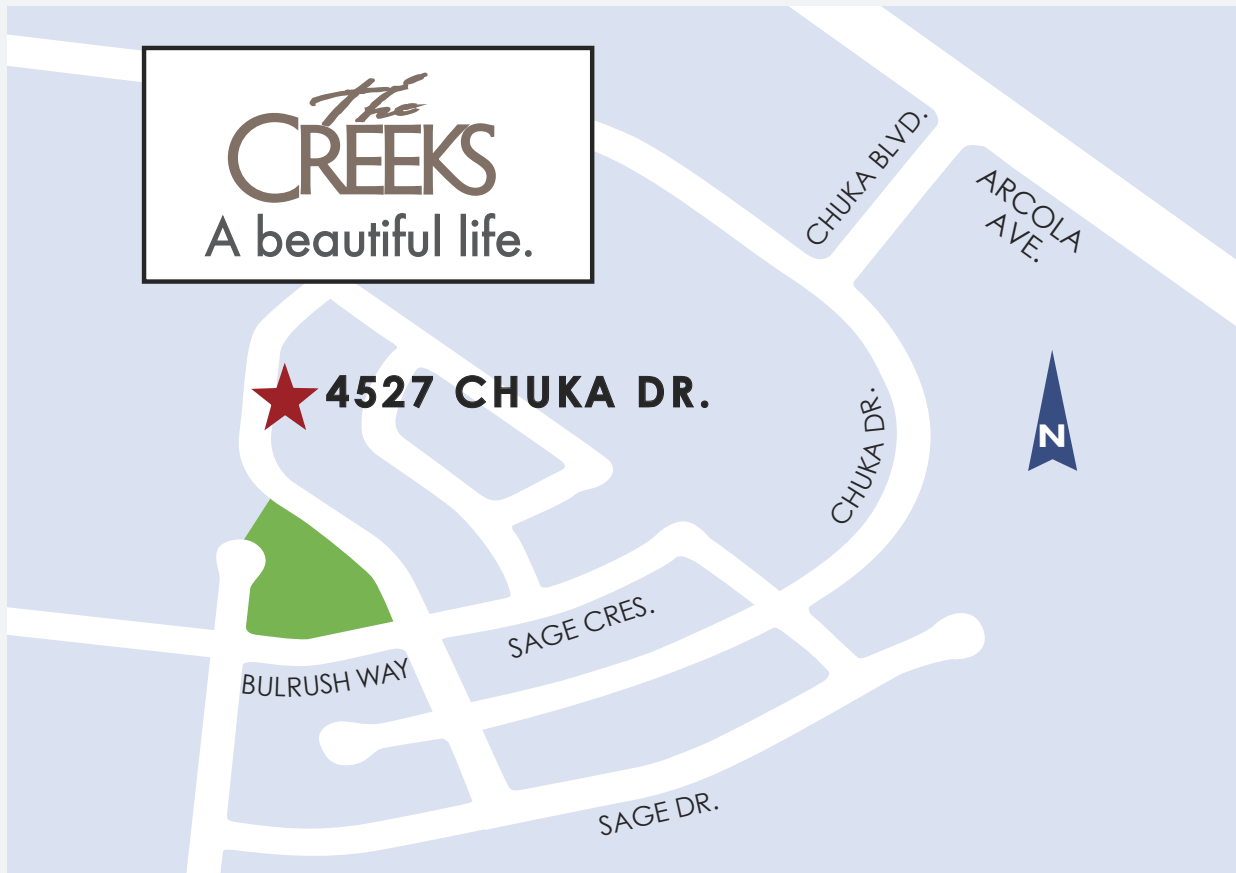

HOSPITALS OF REGINA
FOUNDATION
HOME LOTTERY™

4527 CHUKA DR., THE CREEKS

VIEWING HOURS

Weekdays: 6 p.m. to 9 p.m.

Weekends and holidays:

Noon to 5 p.m.