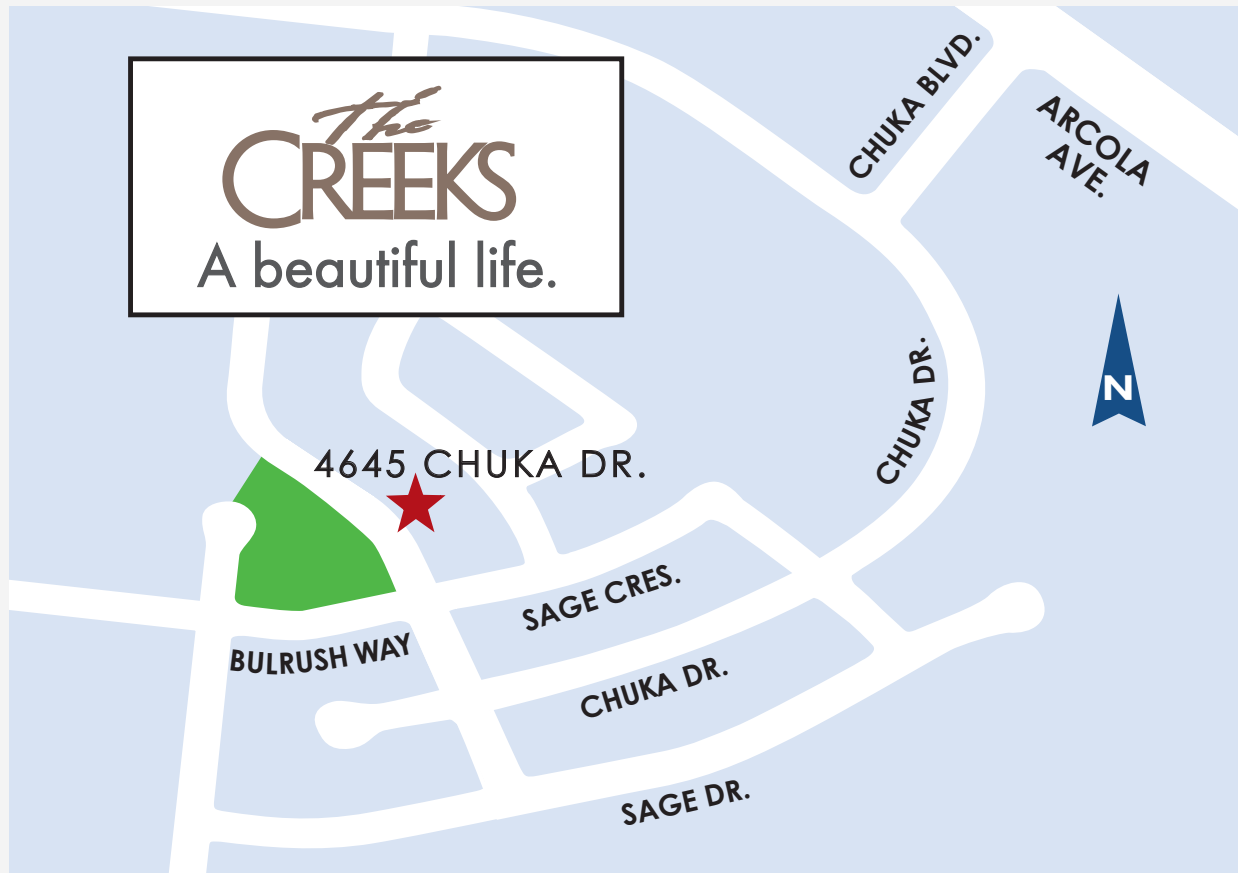

HOSPITALS OF REGINA
FOUNDATION
HOME LOTTERY™

4645 CHUKA DRIVE, THE CREEKS

VIEWING HOURS

Weekdays: 6 p.m. to 9 p.m.

Weekends and holidays:

Noon to 5 p.m.